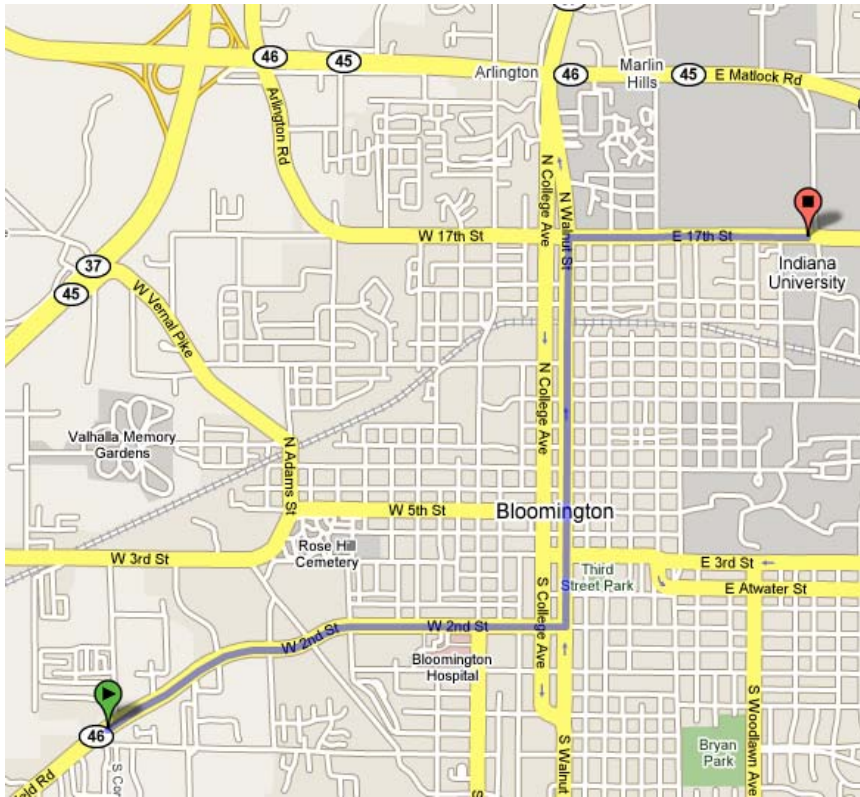

Detroit, MI to **Bloomington SportsPlex (SP)**, Courts 1-5
 1700 W. Bloomfield Rd., Bloomington, IN 47403

372 mi (about 5 hours 55 mins)

Take the exit onto I-94 W	62.5 mi
Take exit 108 for I-69 toward Ft Wayne/Lansing	0.2 mi
← Keep left at the fork, follow signs for I-69 S	0.8 mi
Continue toward I-69 S and merge onto I-69 S entering Indiana	196 mi
Take exit 0 to merge onto I-465 S/IN-37 S	21.1 mi
Take exit 4 for Harding St/IN-37 S	0.2 mi
← Keep left at the fork, follow signs for Martinsville/Bloomington	138 ft
← Turn left at IN-37 S	45.5 mi
Take the Bloomfield Rd/I-45 S/2nd St exit	0.4 mi
← Turn left at IN-45 N	0.4 mi
Continue on W Bloomfield Rd/IN-46	0.7 mi

Bloomington SportsPlex to **TU Assembly Hall (AH)**
1211 E 17th St., Bloomington, IN 47407

3.5 mi (about 9 mins)

Head northeast on W Bloomfield Rd toward S Cory Ln	0.8 mi
Continue on W 2nd St	0.7 mi
← Turn left at S Walnut St	1.2 mi
→ Turn right at E 17th St	0.7 mi

Bloomington SportsPlex to **Bloomington South H.S.** (BS), Purple 1/2 & White Gyms
 1965 S Walnut, Bloomington, IN 47401

2.8 mi (about 7 mins)

Head northeast on W Bloomfield Rd toward S Cory Ln	0.8 mi
Continue on W 2nd St	0.6 mi
➔ Turn right at S College Ave	0.3 mi
➔ Slight right at S Walnut St	1.0 mi