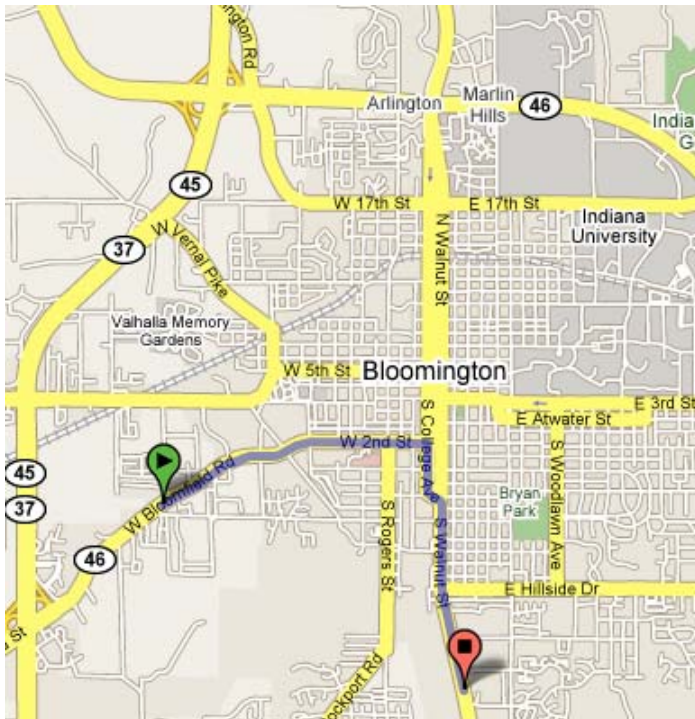

Detroit, MI to **Bloomington SportsPlex (SP)**, Courts 1-5
 1700 W. Bloomfield Rd., Bloomington, IN 47403

372 mi (about 5 hours 55 mins)

Take the exit onto I-94 W	62.5 mi
Take exit 108 for I-69 toward Ft Wayne/Lansing	0.2 mi
← Keep left at the fork, follow signs for I-69 S	0.8 mi
Continue toward I-69 S and merge onto I-69 S entering Indiana	196 mi
Take exit 0 to merge onto I-465 S/IN-37 S	21.1 mi
Take exit 4 for Harding St/IN-37 S	0.2 mi
← Keep left at the fork, follow signs for Martinsville/Bloomington	138 ft
← Turn left at IN-37 S	45.5 mi
Take the Bloomfield Rd/I-45 S/2nd St exit	0.4 mi
← Turn left at IN-45 N	0.4 mi
Continue on W Bloomfield Rd/IN-46	0.7 mi

Bloomington SportsPlex to **TU Assembly Hall (AH)**
1211 E 17th St., Bloomington, IN 47407

3.5 mi (about 9 mins)

Head northeast on W Bloomfield Rd toward S Cory Ln	0.8 mi
Continue on W 2nd St	0.7 mi
← Turn left at S Walnut St	1.2 mi
→ Turn right at E 17th St	0.7 mi

Bloomington SportsPlex to **Bloomington South H.S.** (BS), Purple 1/2 & White Gyms
 1965 S Walnut, Bloomington, IN 47401

2.8 mi (about 7 mins)

Head northeast on W Bloomfield Rd toward S Cory Ln	0.8 mi
Continue on W 2nd St	0.6 mi
➔ Turn right at S College Ave	0.3 mi
➔ Slight right at S Walnut St	1.0 mi