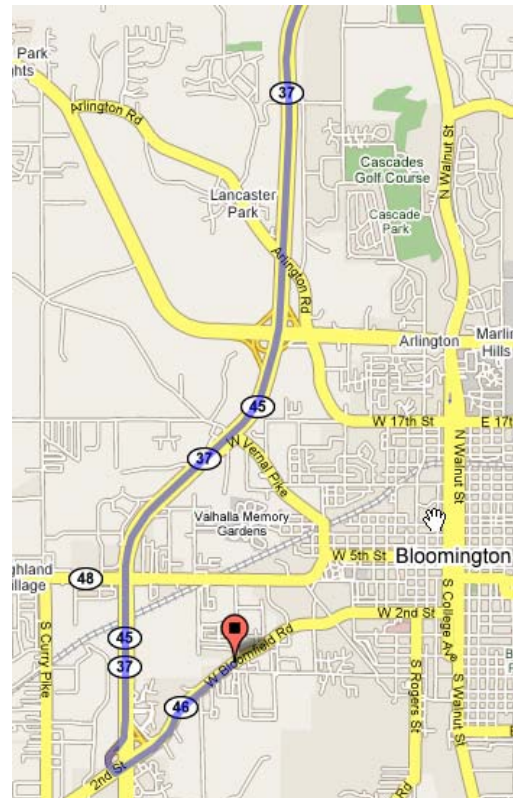

Detroit, MI to **Bloomington SportsPlex (SP)**, Courts 1-5
 1700 W. Bloomfield Rd., Bloomington, IN 47403

372 mi (about 5 hours 55 mins)

Take the exit onto I-94 W	62.5 mi
Take exit 108 for I-69 toward Ft Wayne/Lansing	0.2 mi
← Keep left at the fork, follow signs for I-69 S	0.8 mi
Continue toward I-69 S and merge onto I-69 S entering Indiana	196 mi
Take exit 0 to merge onto I-465 S/IN-37 S	21.1 mi
Take exit 4 for Harding St/IN-37 S	0.2 mi
← Keep left at the fork, follow signs for Martinsville/Bloomington	138 ft
← Turn left at IN-37 S	45.5 mi
Take the Bloomfield Rd/I-45 S/2nd St exit	0.4 mi
← Turn left at IN-45 N	0.4 mi
Continue on W Bloomfield Rd/IN-46	0.7 mi

Bloomington SportsPlex to **TU Assembly Hall (AH)**
1211 E 17th St., Bloomington, IN 47407

3.5 mi (about 9 mins)

Head northeast on W Bloomfield Rd toward S Cory Ln	0.8 mi
Continue on W 2nd St	0.7 mi
← Turn left at S Walnut St	1.2 mi
→ Turn right at E 17th St	0.7 mi

Bloomington SportsPlex to **Bloomington South H.S.** (BS), Purple 1/2 & White Gyms
 1965 S Walnut, Bloomington, IN 47401

2.8 mi (about 7 mins)

Head northeast on W Bloomfield Rd toward S Cory Ln	0.8 mi
Continue on W 2nd St	0.6 mi
➔ Turn right at S College Ave	0.3 mi
➔ Slight right at S Walnut St	1.0 mi