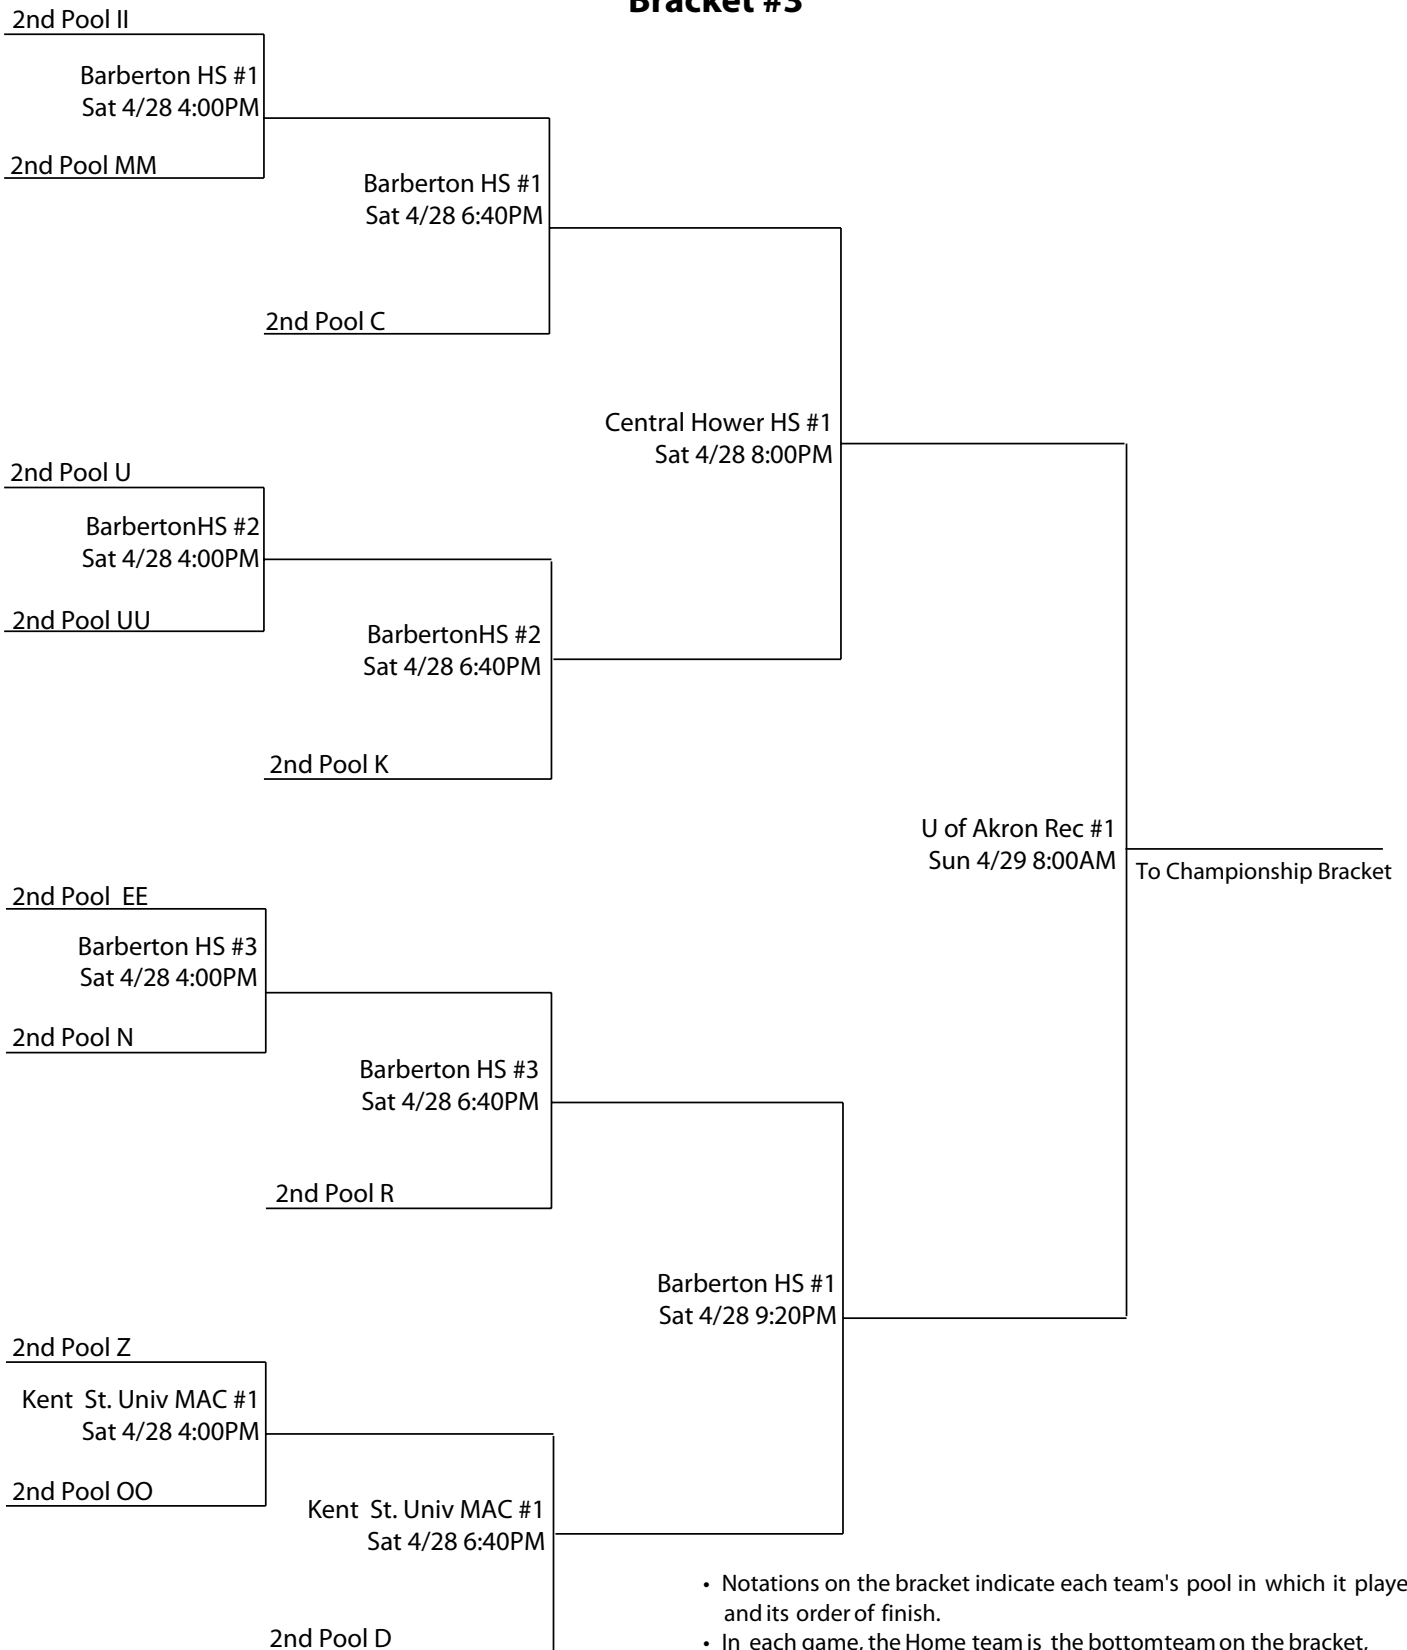

2007 King James Shooting Stars Classic 17U Silver Division Bracket #3

- Notations on the bracket indicate each team's pool in which it played and its order of finish.
- In each game, the Home team is the bottom team on the bracket, will wear light colored jerseys, and sit to the left of the scorekeeper facing the court.