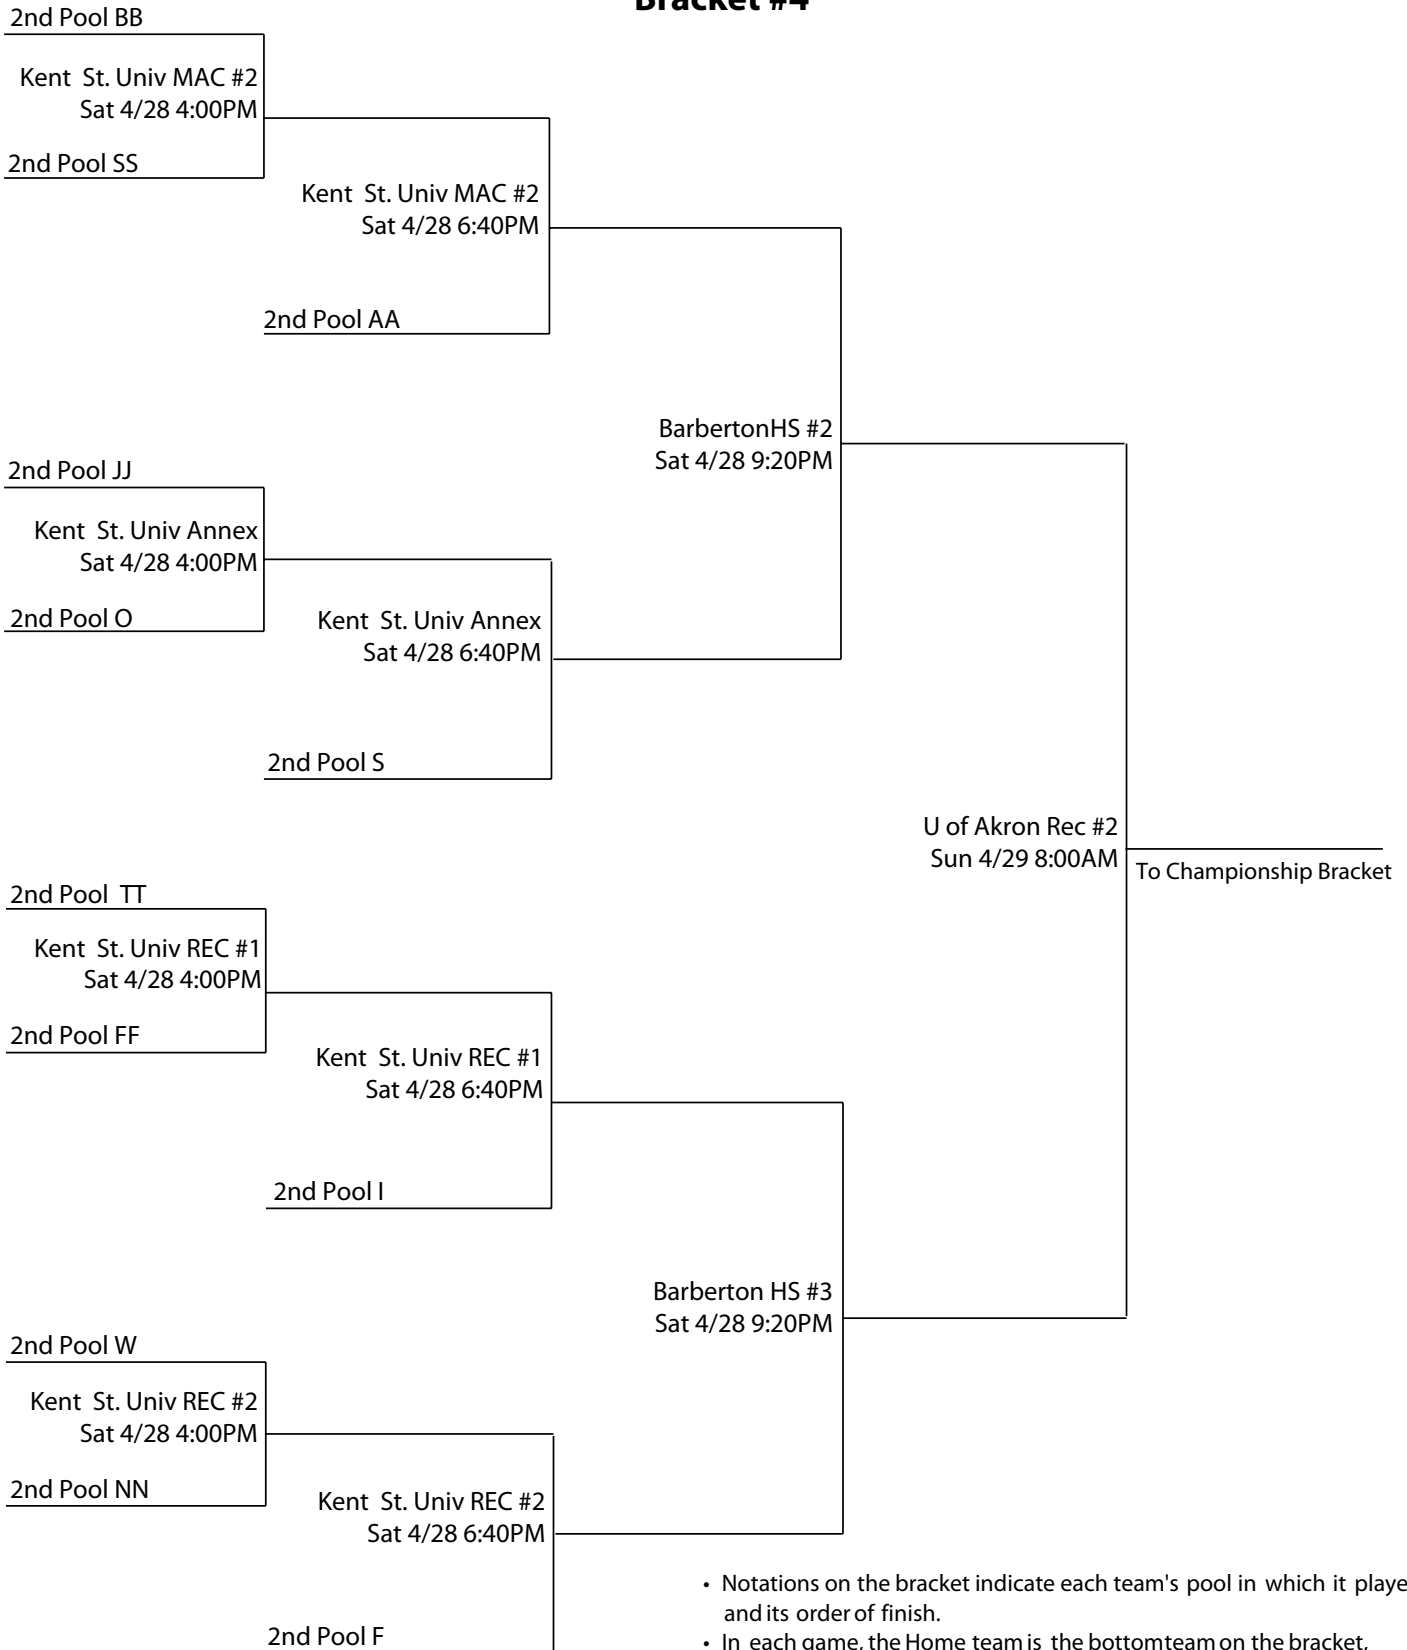

2007 King James Shooting Stars Classic 17U Silver Division Bracket #4

- Notations on the bracket indicate each team's pool in which it played and its order of finish.
- In each game, the Home team is the bottom team on the bracket, will wear light colored jerseys, and sit to the left of the scorekeeper facing the court.