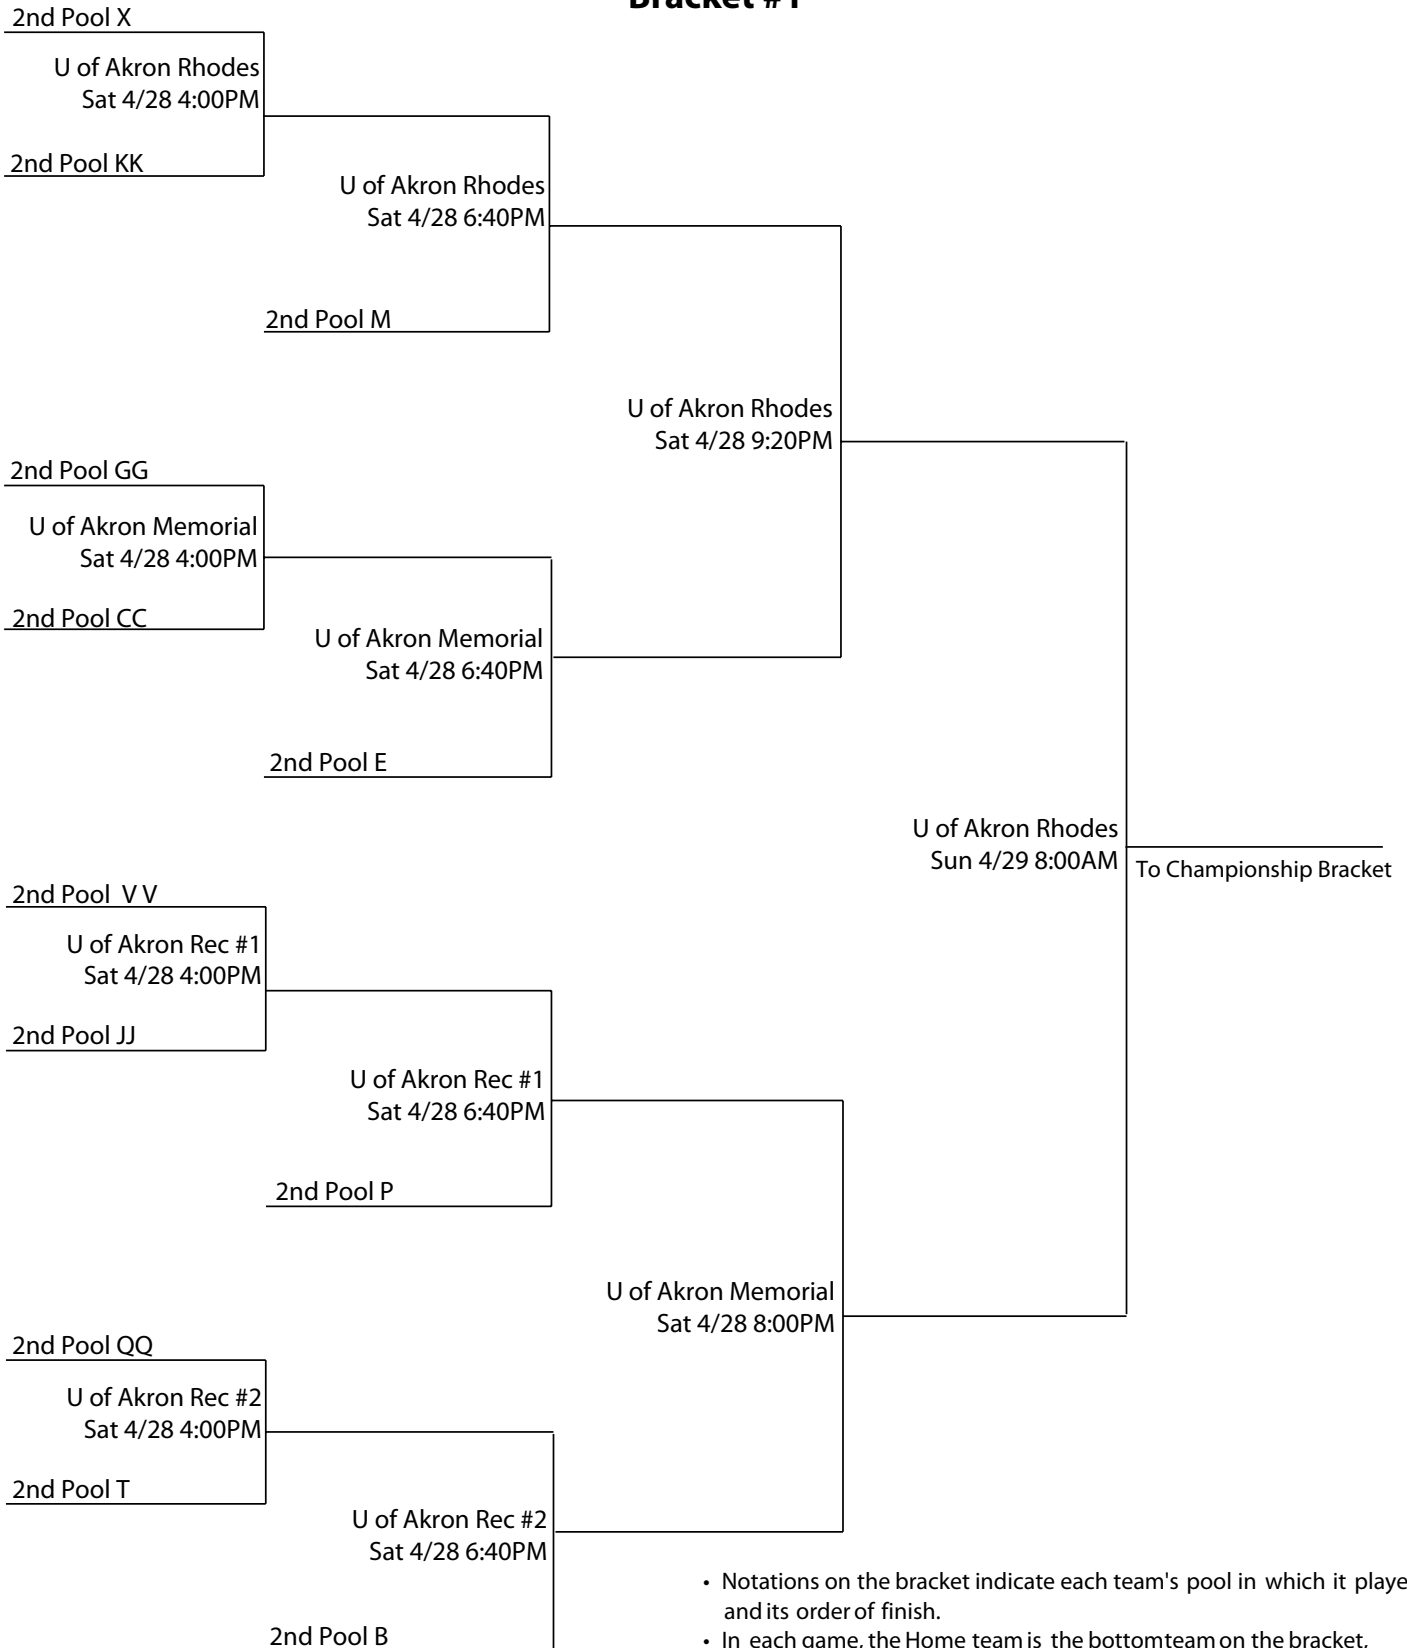

2007 King James Shooting Stars Classic 17U Silver Division Bracket #1

- Notations on the bracket indicate each team's pool in which it played and its order of finish.
- In each game, the Home team is the bottom team on the bracket, will wear light colored jerseys, and sit to the left of the scorekeeper facing the court.