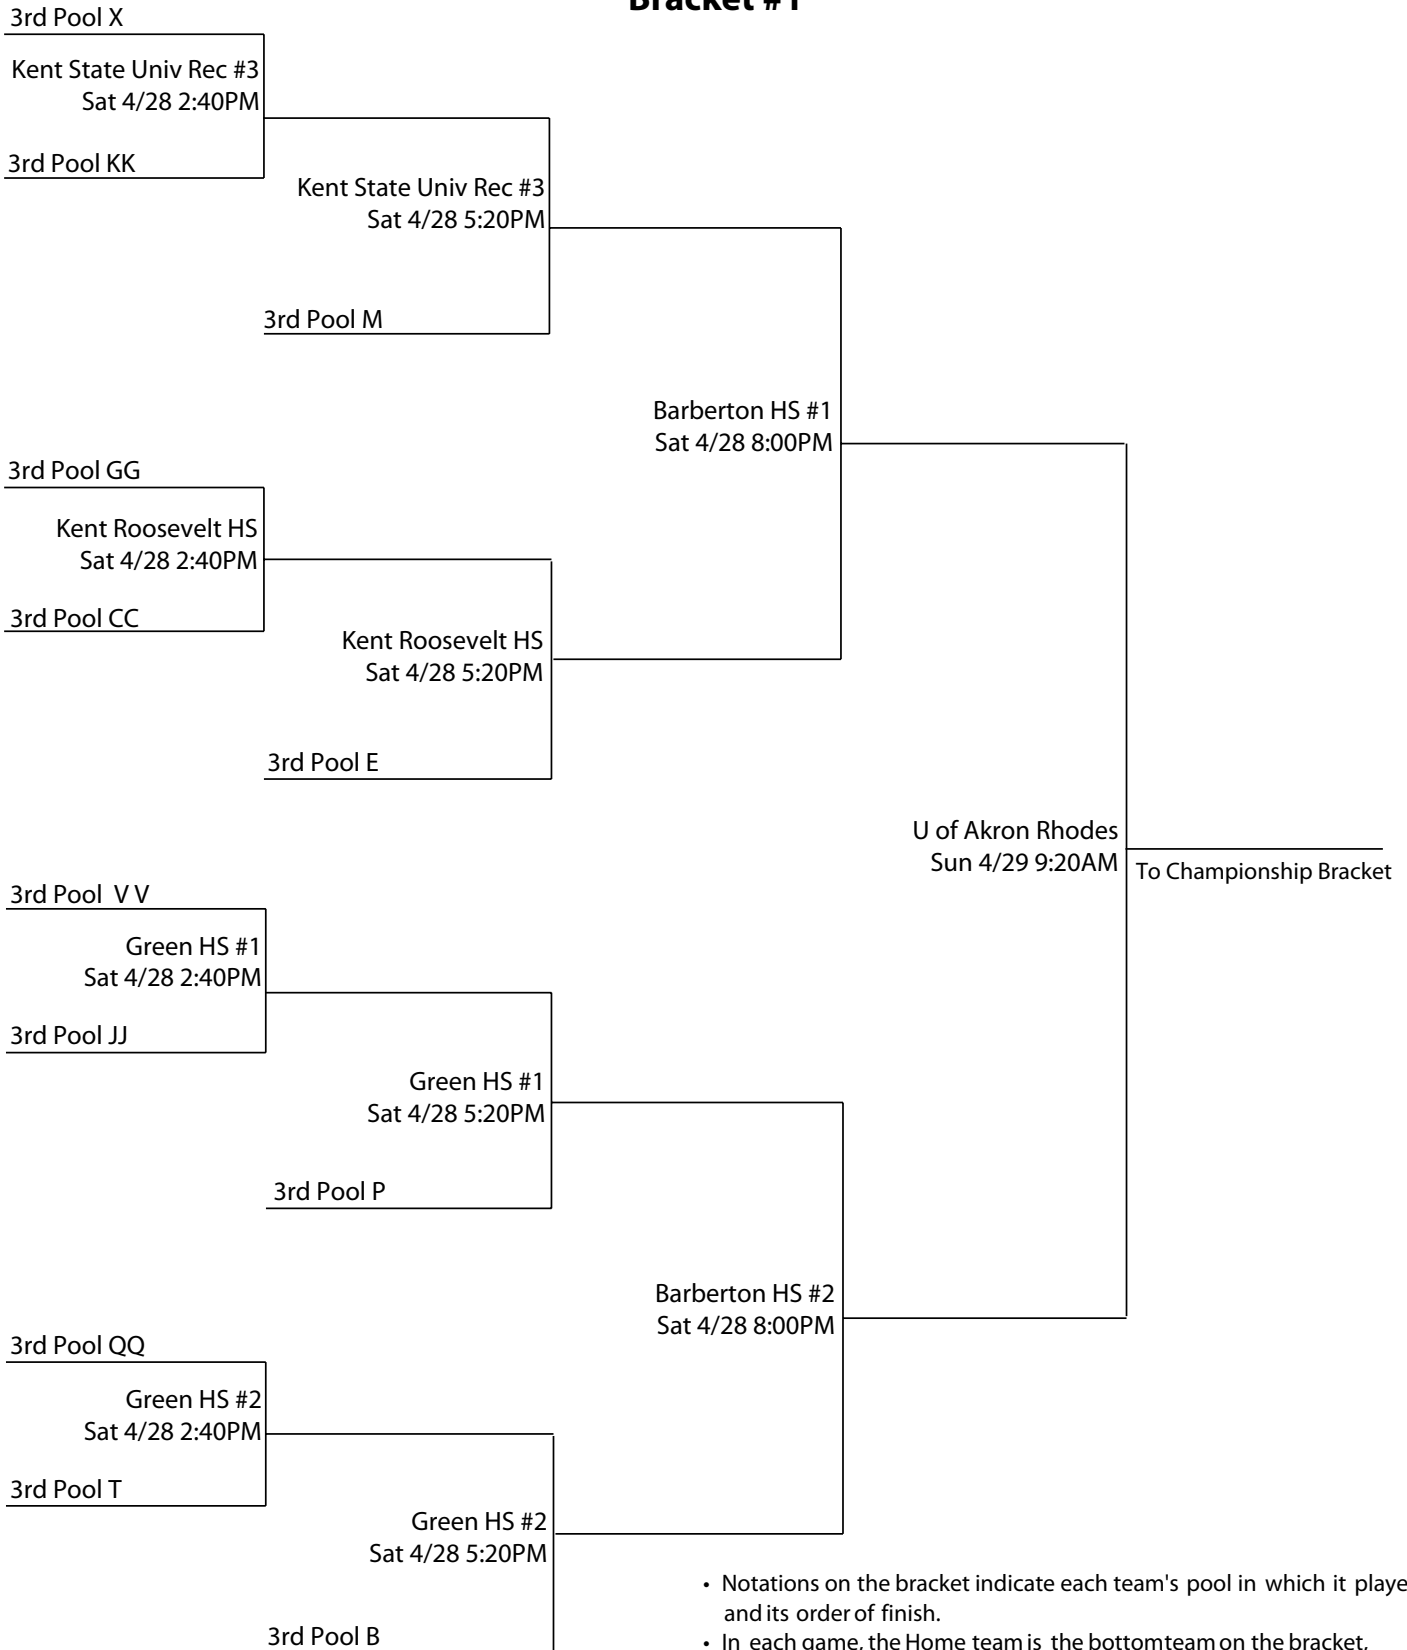

2007 King James Shooting Stars Classic 17U Bronze Division Bracket #1

- Notations on the bracket indicate each team's pool in which it played and its order of finish.
- In each game, the Home team is the bottom team on the bracket, will wear light colored jerseys, and sit to the left of the scorekeeper facing the court.