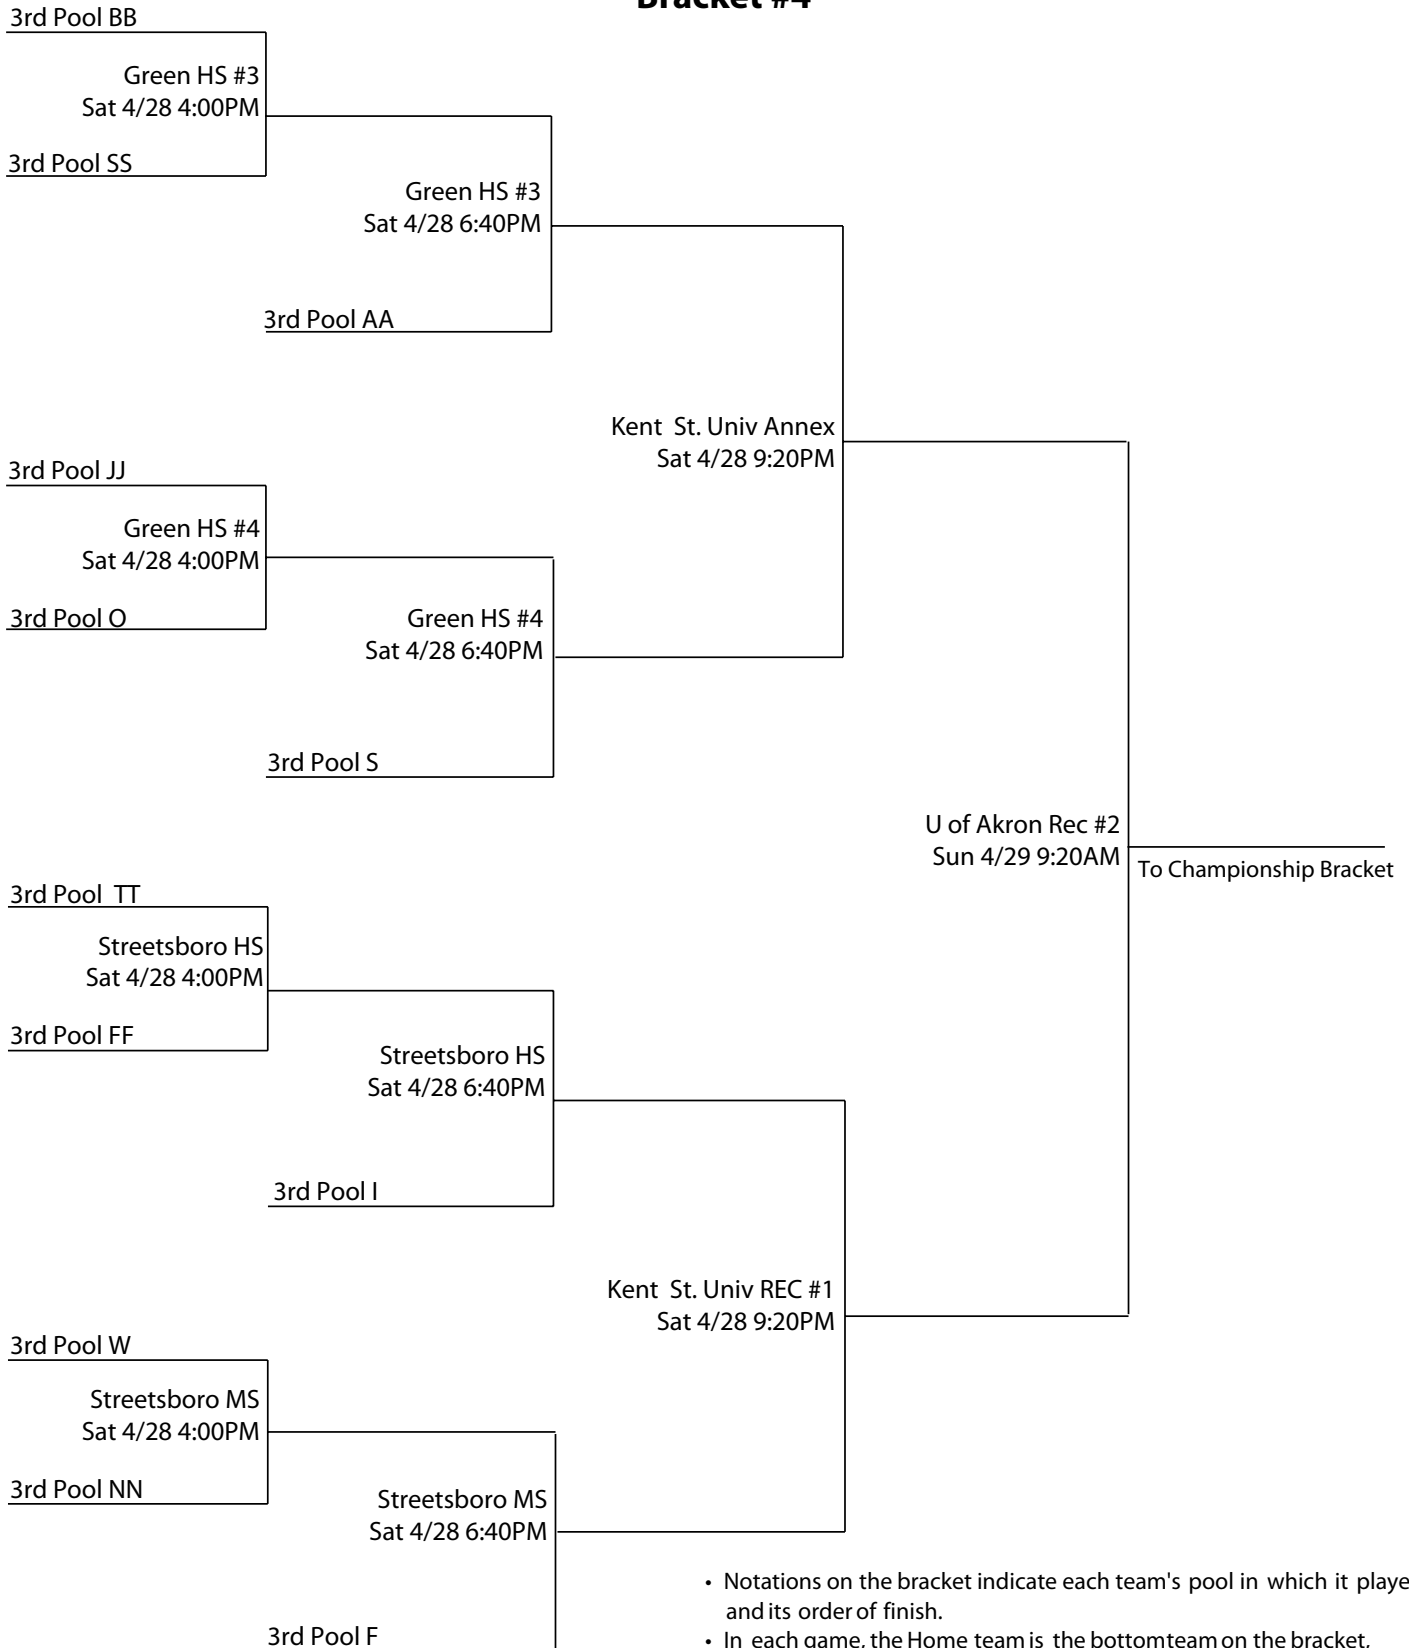

2007 King James Shooting Stars Classic 17U Bronze Division Bracket #4

- Notations on the bracket indicate each team's pool in which it played and its order of finish.
- In each game, the Home team is the bottom team on the bracket, will wear light colored jerseys, and sit to the left of the scorekeeper facing the court.