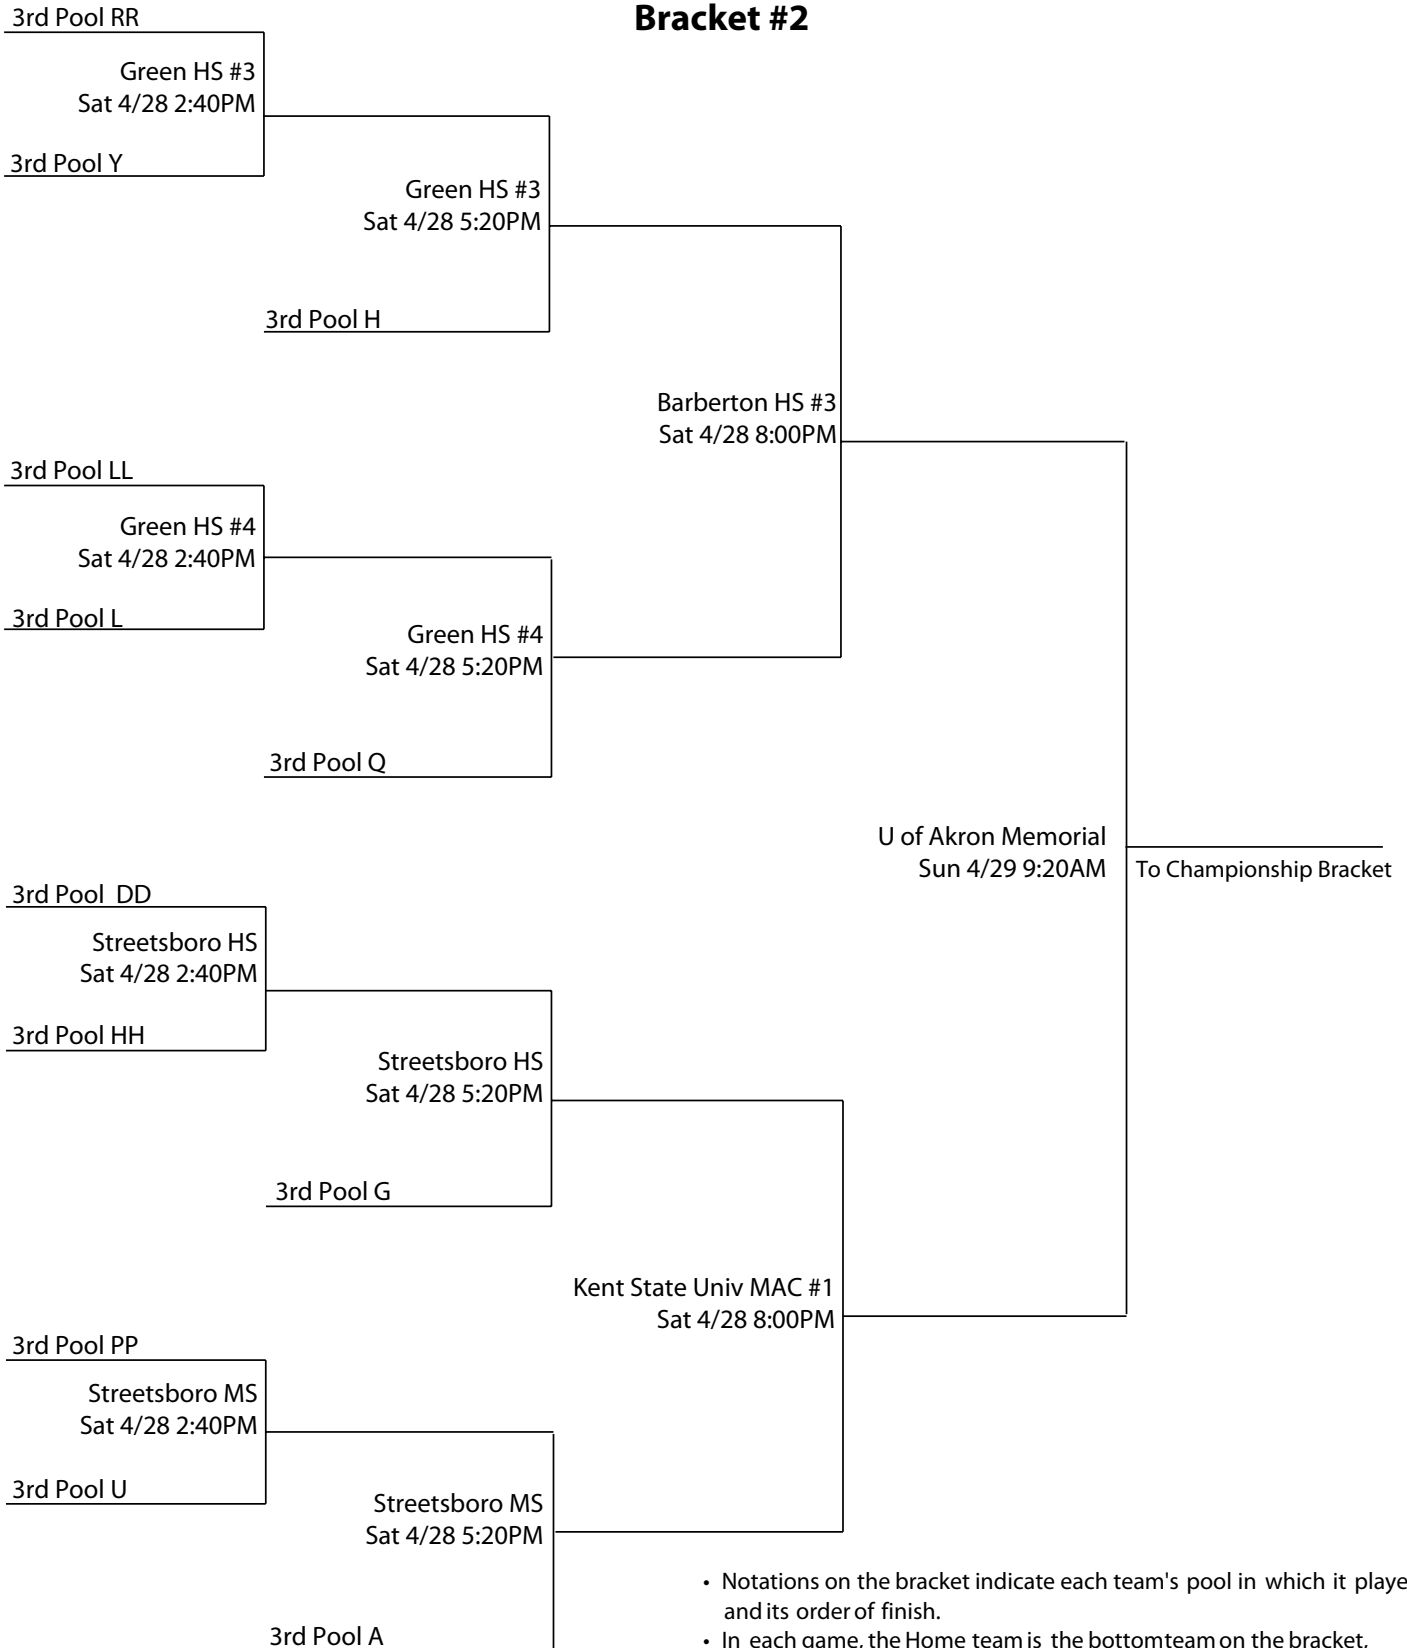

2007 King James Shooting Stars Classic 17U Bronze Division Bracket #2

- Notations on the bracket indicate each team's pool in which it played and its order of finish.
- In each game, the Home team is the bottom team on the bracket, will wear light colored jerseys, and sit to the left of the scorekeeper facing the court.