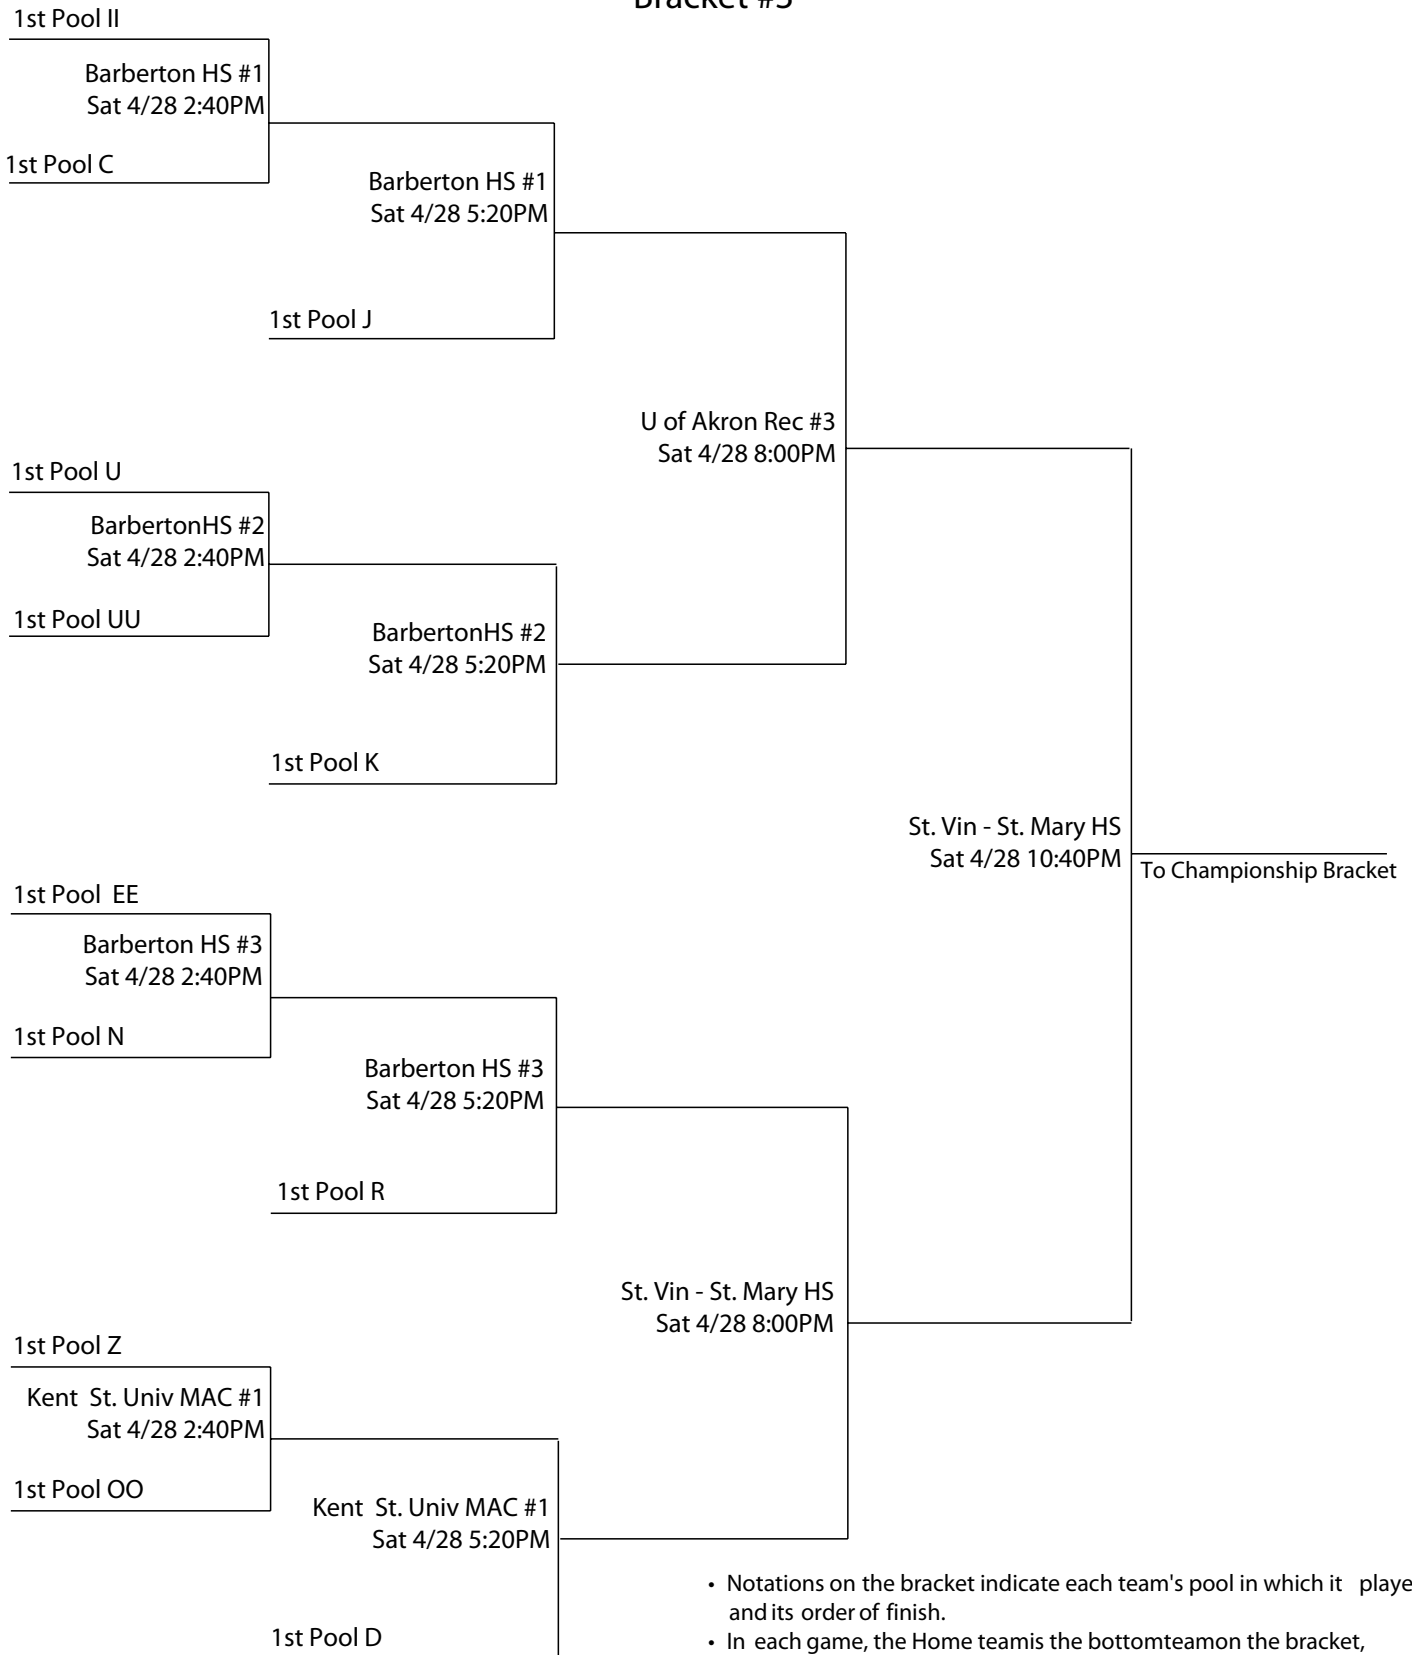

2007 King James Shooting Stars Classic 17U Gold Division Bracket #3

- Notations on the bracket indicate each team's pool in which it played and its order of finish.
- In each game, the Home team is the bottom team on the bracket, will wear light colored jerseys, and sit to the left of the scorekeeper facing the court.