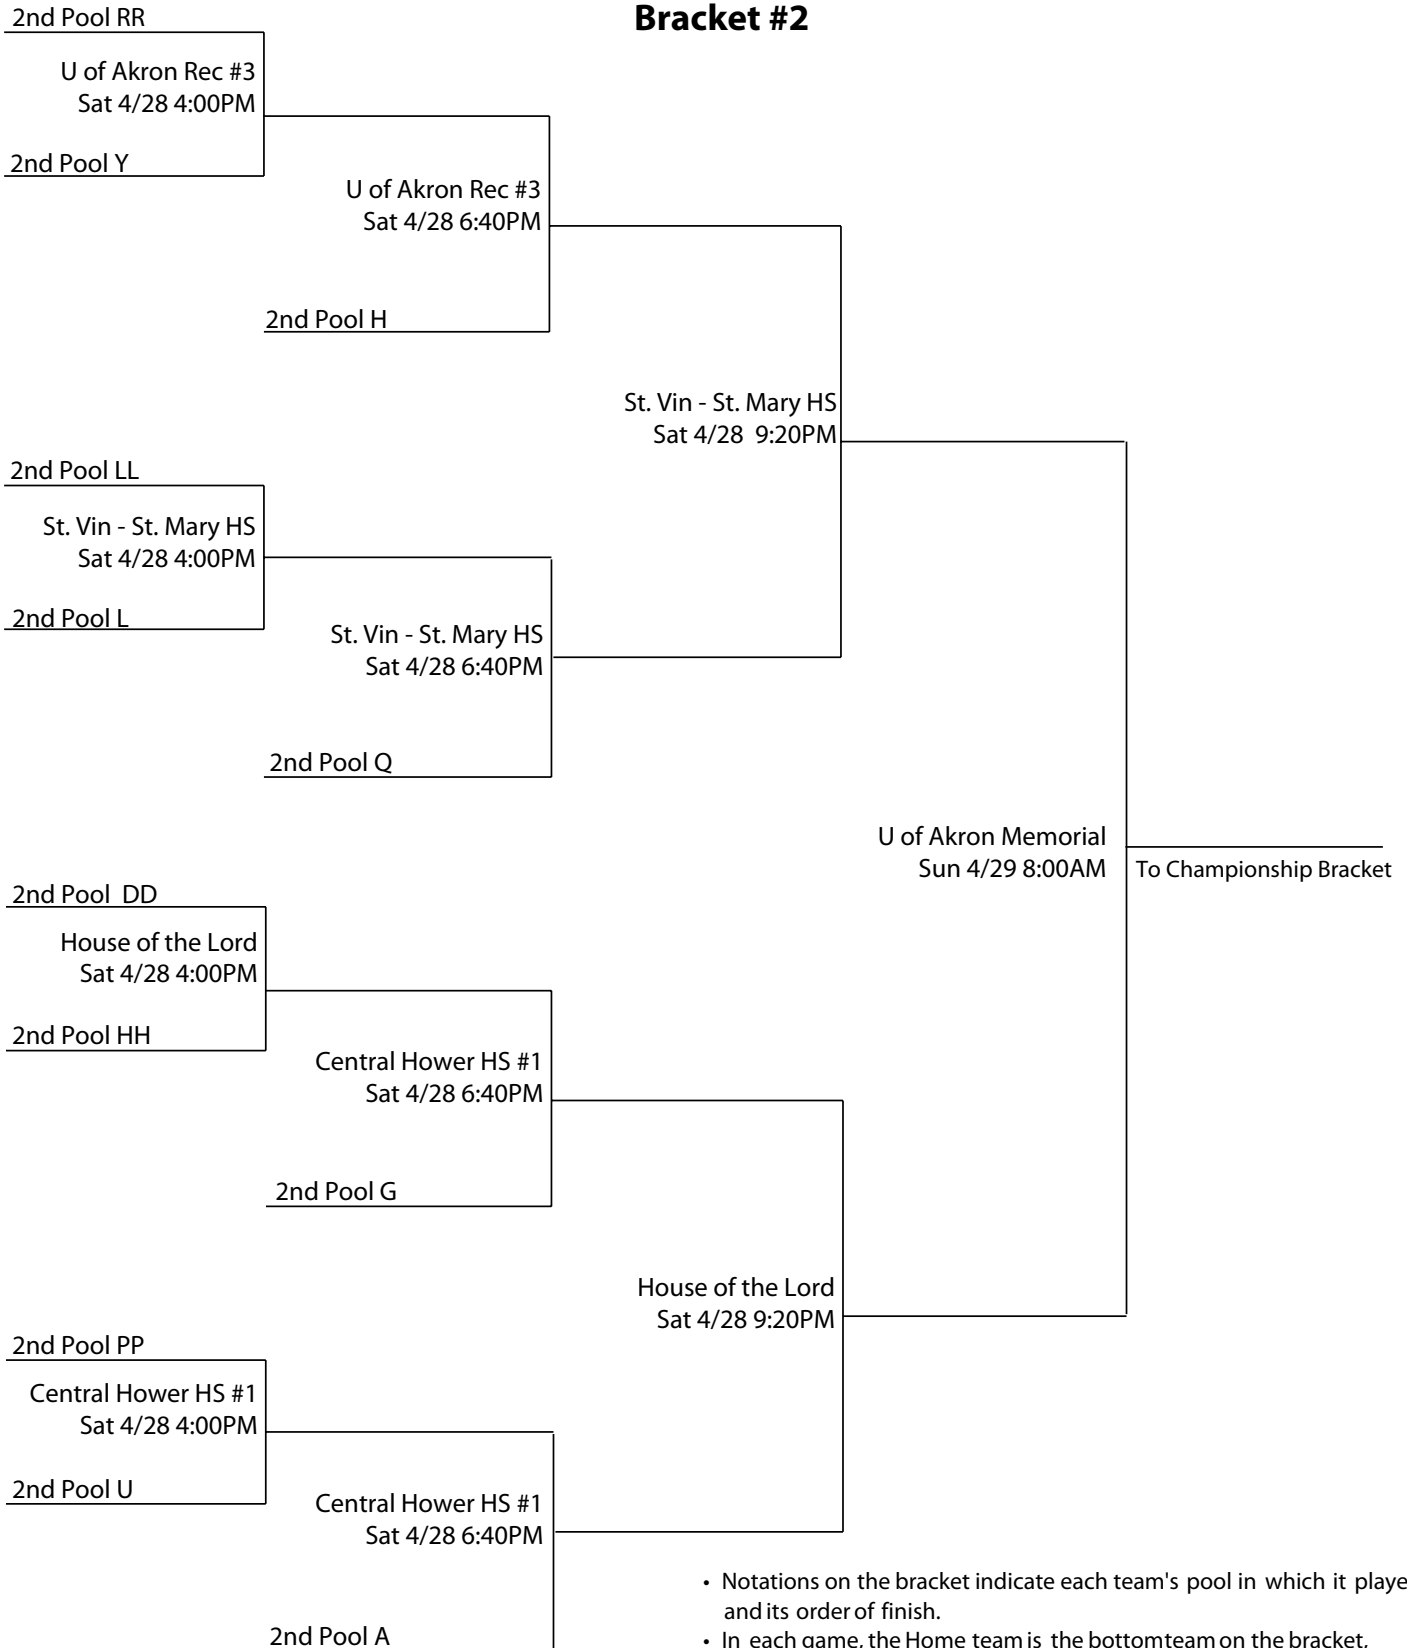

2007 King James Shooting Stars Classic 17U Silver Division Bracket #2

- Notations on the bracket indicate each team's pool in which it played and its order of finish.
- In each game, the Home team is the bottom team on the bracket, will wear light colored jerseys, and sit to the left of the scorekeeper facing the court.