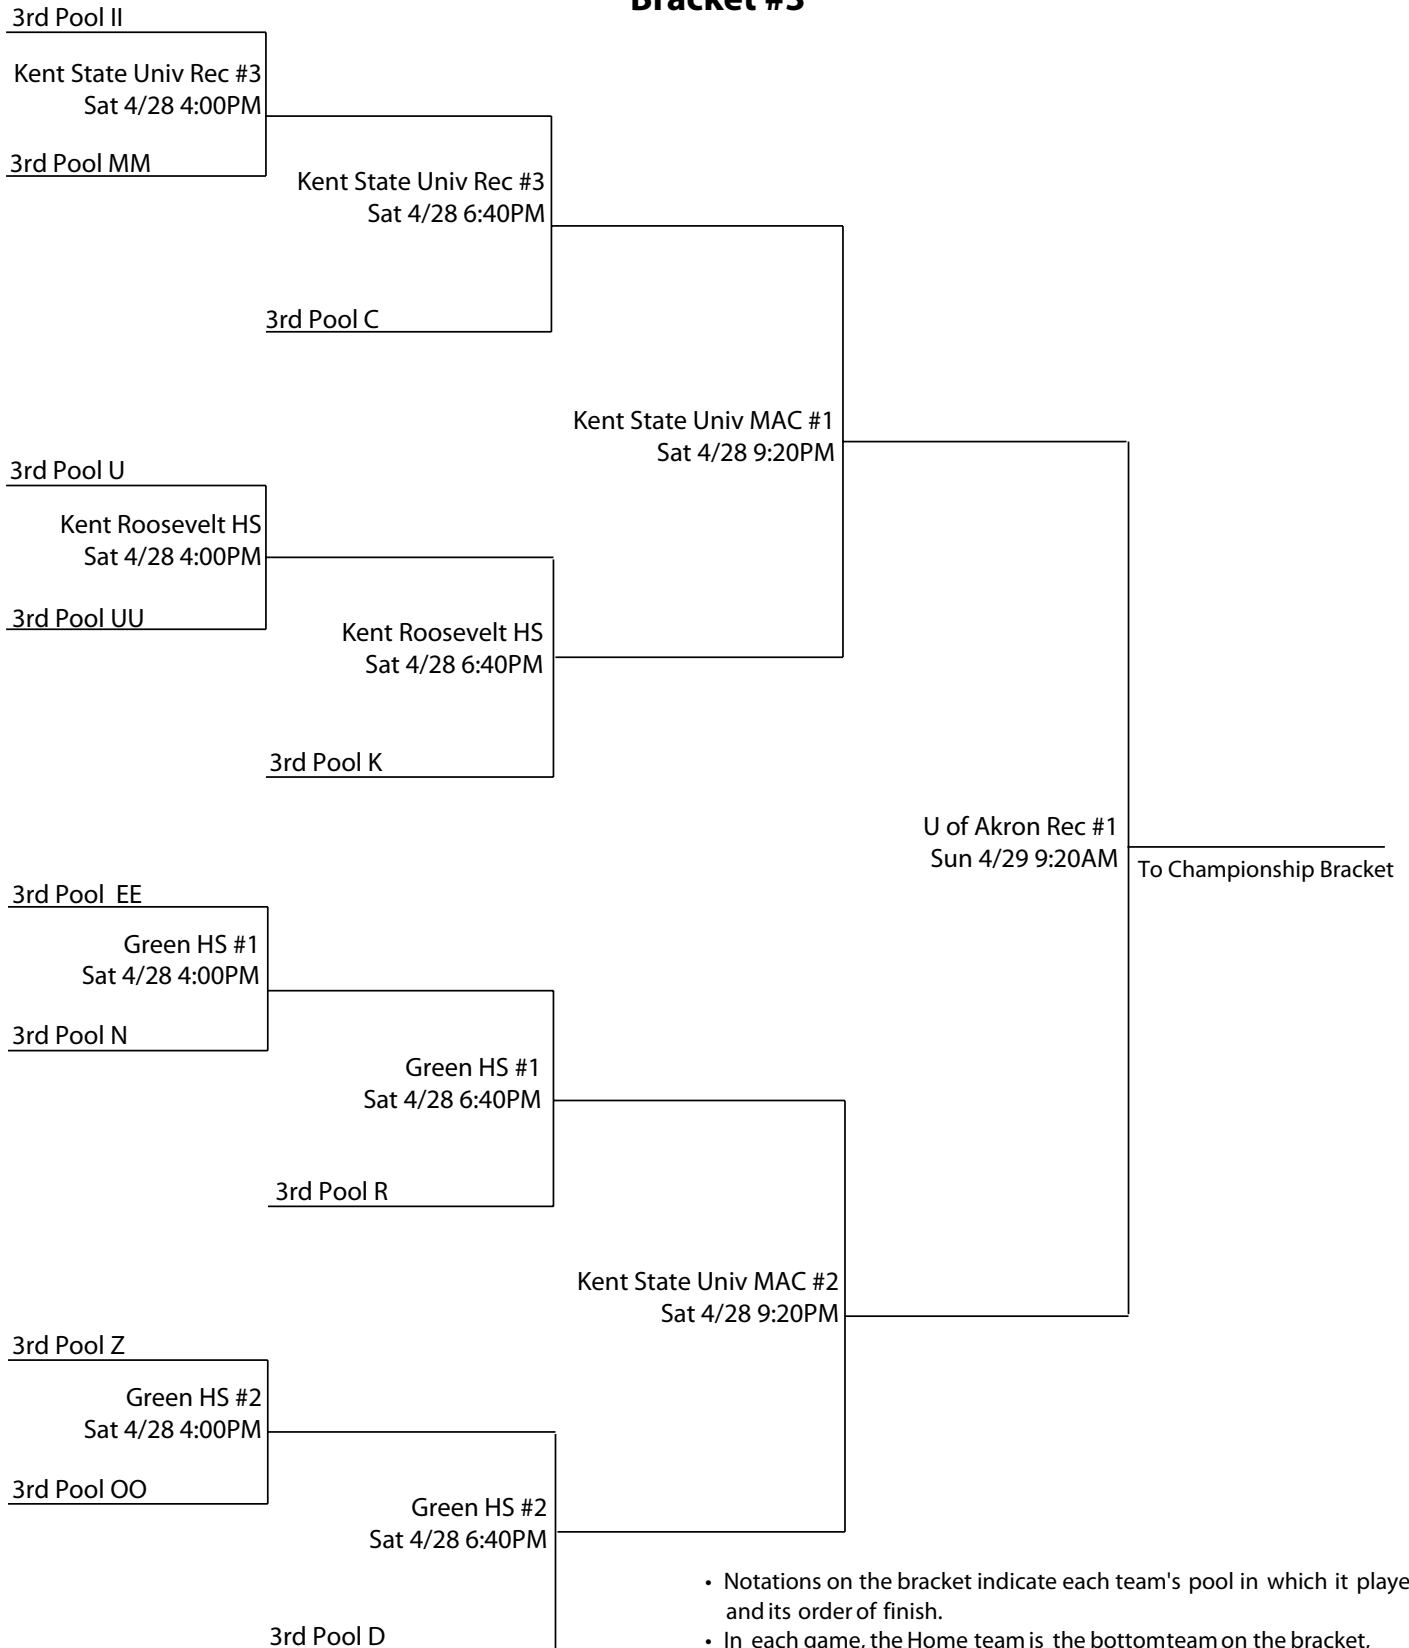

2007 King James Shooting Stars Classic 17U Bronze Division Bracket #3

- Notations on the bracket indicate each team's pool in which it played and its order of finish.
- In each game, the Home team is the bottom team on the bracket, will wear light colored jerseys, and sit to the left of the scorekeeper facing the court.